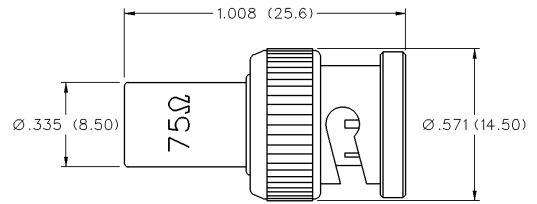

INCHES (MILLIMETERS)
CUSTOMER DRAWINGS AVAILABLE UPON REQUEST

BNC 75 Ohm Termination

CP-88T-75	Purple	75 Ohms +/- 1%	1/2 Watt
-----------	--------	----------------	----------